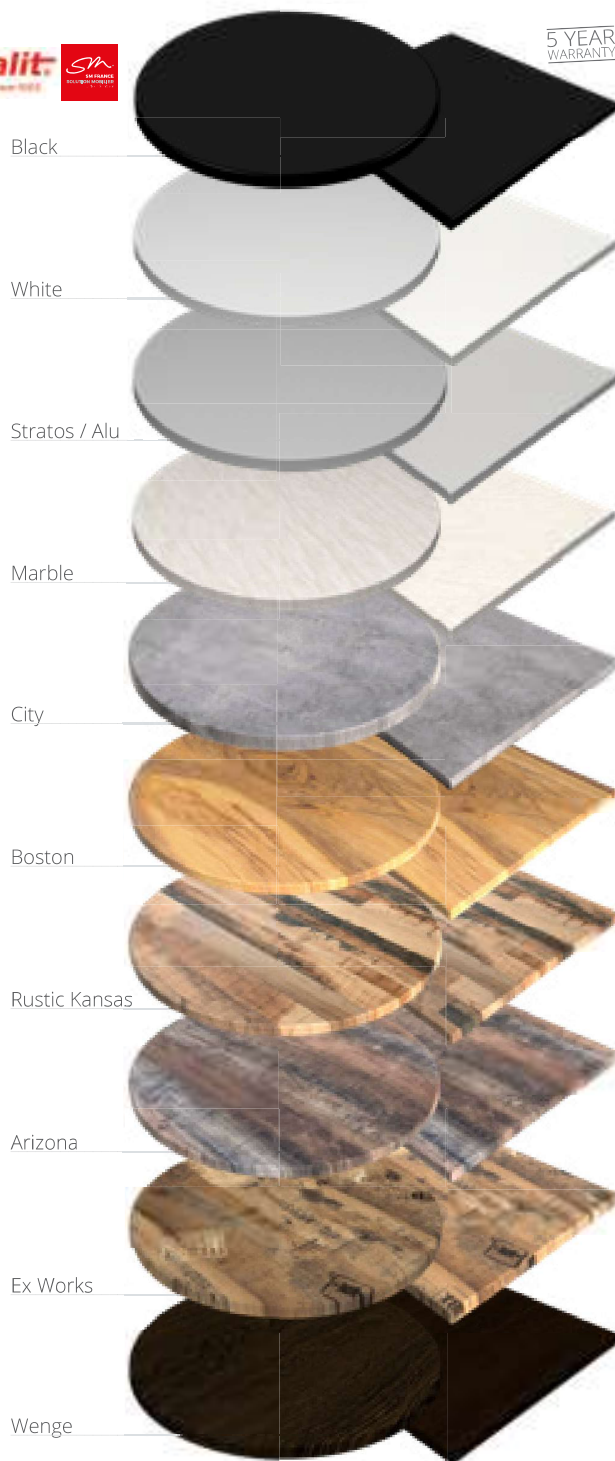

FEATURES

- Brand: Werzalit by SM France
- 5 year structural warranty
- Stocked in 8 finishes (as shown): Black, White, Arizona, Boston, City, Ex Works, Marble, Rustic Kansas, Stratos & Wenge
- Available Sizes (mm): 600R, 700R, 800R, 600x600SQ, 700x700SQ, 800x800SQ, 1200x800RCT
- Edge Profile and Thickness: 25mm
- Made in France
- Moulded table top with a jointless, high impact and wear resistant surface also resistant to heat & burns from cigarettes. Hygienic & easy to clean
- Suitable for indoor & outdoor commercial use

Sizes and Shapes available

Top Size mm	600 Dia	700 Dia	800 Dia
Weight (Kg)	4.3	5.7	6.9
Edge Profile (mm)	25	25	25
Core (mm)	17	17	16

Top Size (mm)	600x600	700x700	800x800	1200x800
Weight (Kg)	5.7	8.4	11	15.5
Edge Profile (mm)	35	35	35	35
Core (mm)	17	19	19	19

Note: It is advisable to select light finishes for use in direct sunlight conditions. Dark colours used in direct sunlight can heat up, become hot and fade over time. The core material can expand and result in warping at the edges. The manufacturer does not accept this as a warranty claim.

Bistro Table Tops

- 5 year structural warranty
- Stocked in Marble & Sienna with Brass Edge
- Available Sizes (mm): 600R & 700R
- Edge Profile and Thickness: 25mm
- Made in France
- Moulded table top with a jointless, high impact and wear resistant surface also resistant to heat & burns from cigarettes. Hygienic & easy to clean
- Suitable for indoor & outdoor commercial use