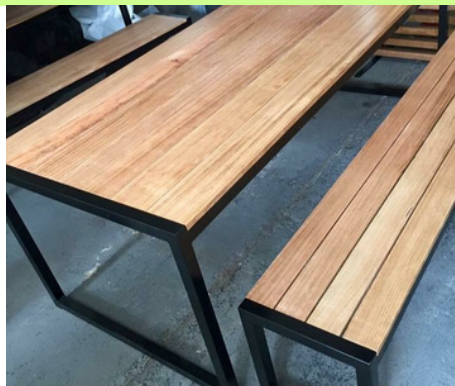

# HAMPTON OUTDOOR SETTING

This unique design highlights the cube style legs as a feature, finished with Tasmanian Oak timber slats.

Tasmanian Oak is an extremely durable, long lasting hardwood, known for its stunning blonde tones and simplistic grain. Strong, and sturdy with a contemporary design, suitable for many outdoor eateries and bars. Manufactured to your requirements and designed to make the most out of your space, benches slide under table for easy storage.

### 3 piece setting - 1 table, 2 benches

- Melbourne made
- 5 year structural warranty
- Available in a wide range of sizes
- Galvanised powdercoated steel frame
- 90 x 19mm Tasmanina Oak timber
- Sanded and sealed in exterior varnish
- 3-4 week lead time (subject to change)
- Suitable for indoor and outdoor commercial use
- Supplied assembled and ready to use

### Matching Items

- 380 x 380 single stools

### Frame Colours:

- Black, White, Monument, Woodland Grey, Charcoal

Recommended for indoor or covered areas