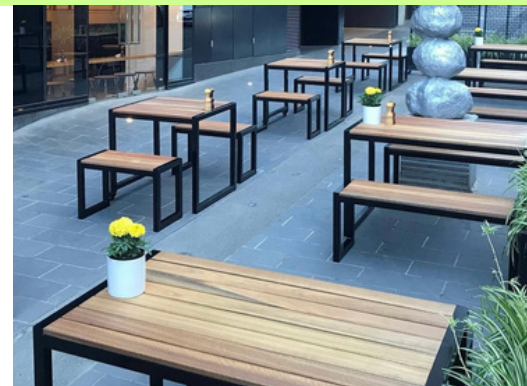

# HAMPTON OUTDOOR SETTING

This unique design highlights the cube style legs as a feature, finished with Tasmanian Oak timber slats.

Tasmanian Oak is an extremely durable, long lasting hardwood, known for its stunning blonde tones and simplistic grain. Strong, and sturdy with a contemporary design, suitable for many outdoor eateries and bars. Manufactured to your requirements and designed to make the most out of your space, benches slide under table for easy storage.

### 3 piece setting - 1 table, 2 benches

- Melbourne made
- 5 year structural warranty
- Available in a wide range of sizes
- Galvanised powdercoated steel frame
- 90 x 19mm Tasmanina Oak timber
- Sanded and sealed in exterior varnish
- 3-4 week lead time (subject to change)
- Suitable for indoor and outdoor commercial use
- Supplied assembled and ready to use